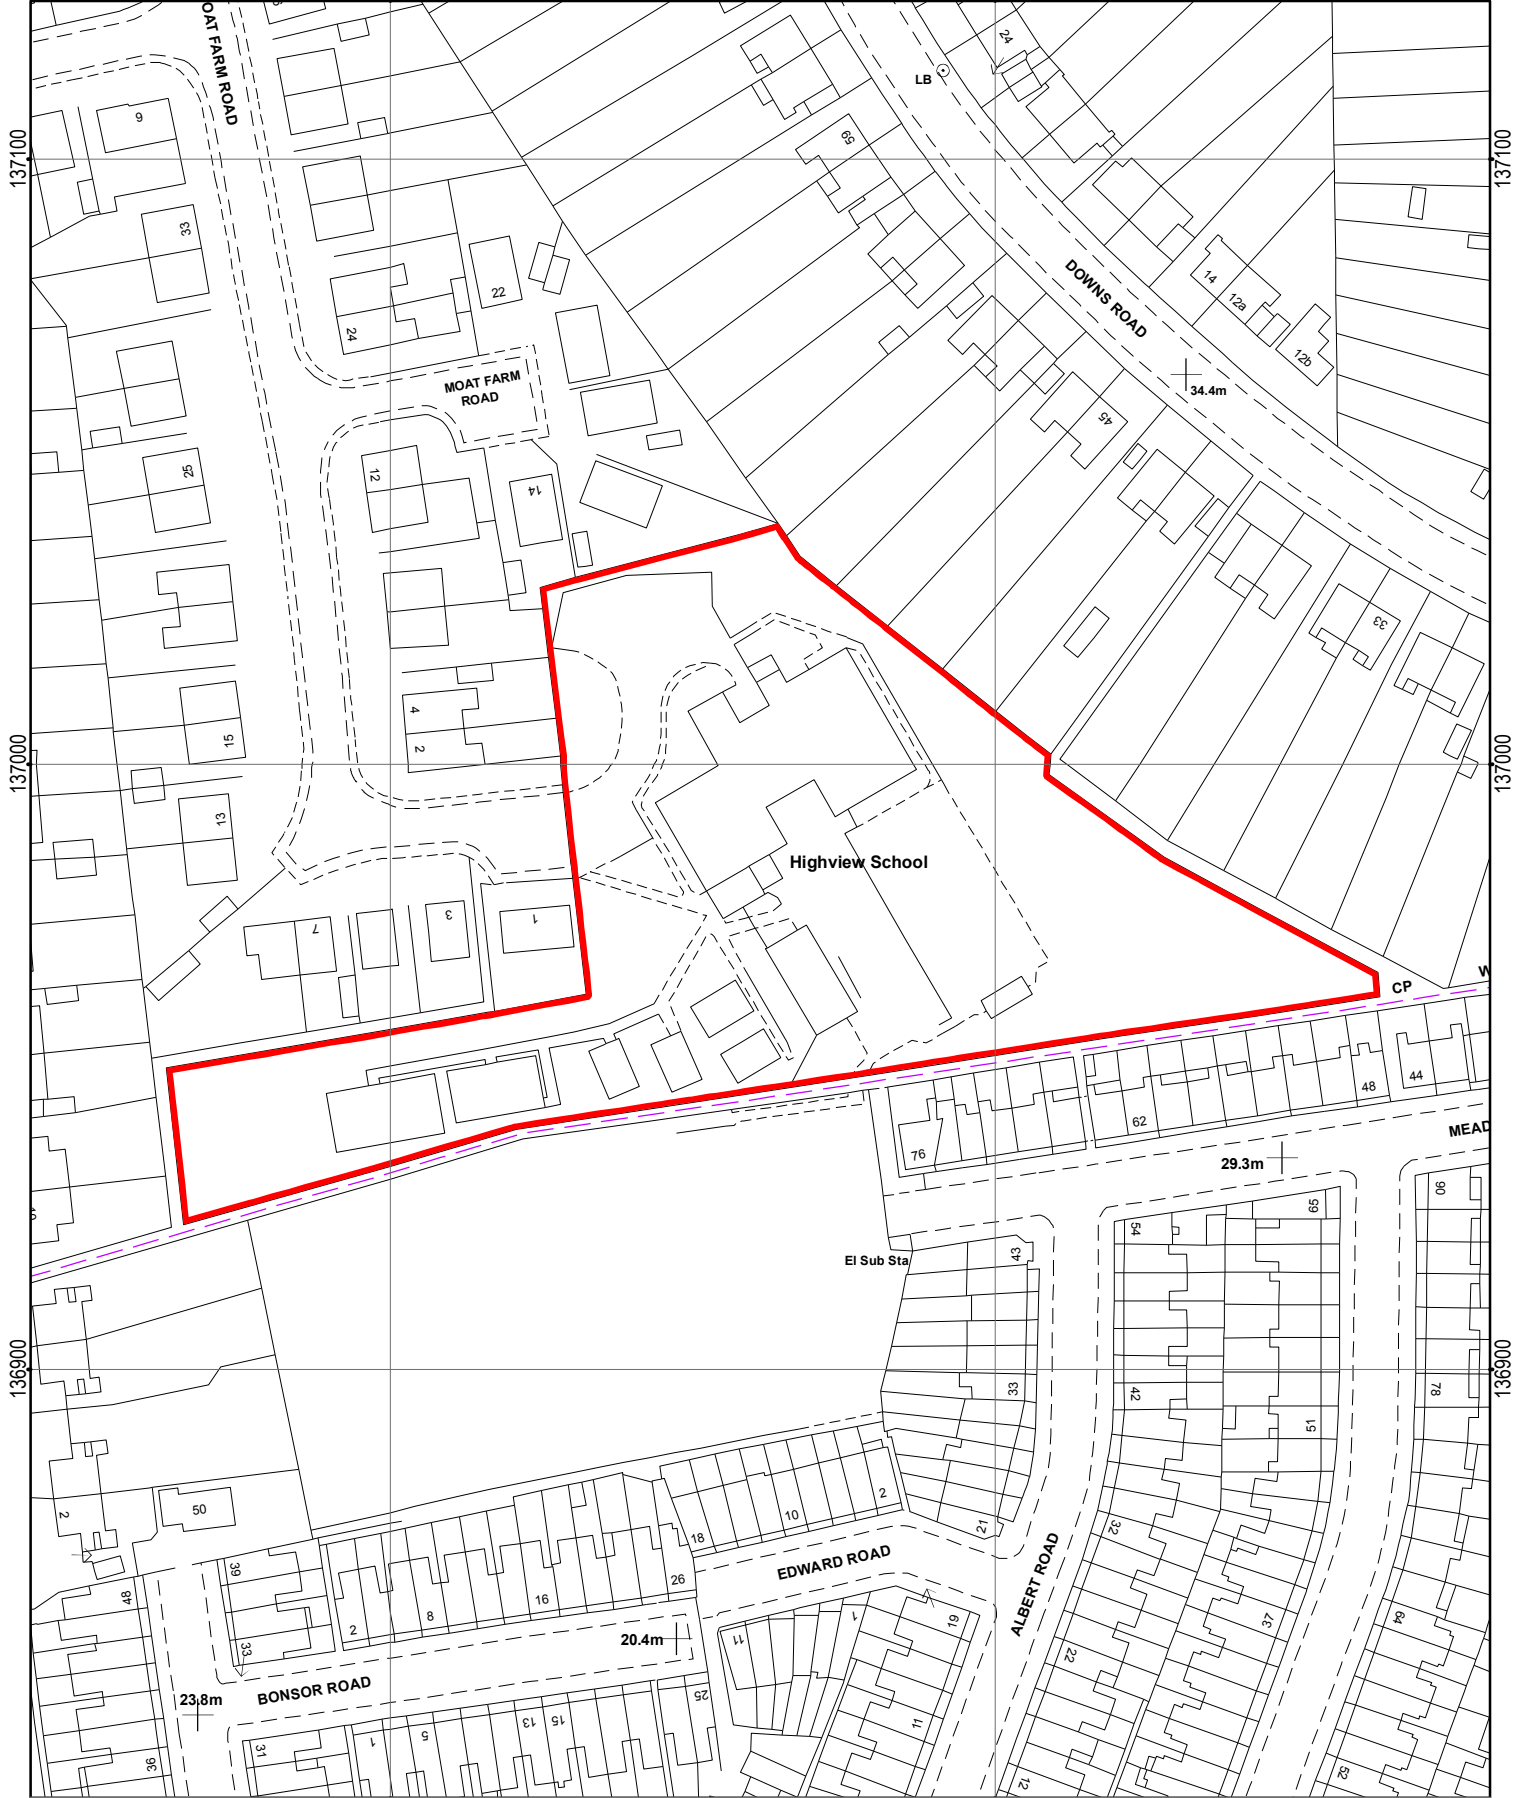

622500

622600

N

Based upon the Ordnance Survey map with the permission of the Controller of Her Majesty's Stationery Office.
 (C) Crown Copyright & database right 2011.
 Ordnance Survey 100019238.
 Additional information copyright Kent County Council

MasterMap

**HIGHVIEW SCHOOL
 MOAT FARM ROAD
 FOLKESTONE**

**PROPERTY AND
 INFRASTRUCTURE SUPPORT**
 County Hall, Maidstone
 Kent ME14 1XQ
 Tel:08458 247247

Drawn By
PC

Date
SEP 2011

1:1250

@ A4

Drawing No.
TR2236/37K